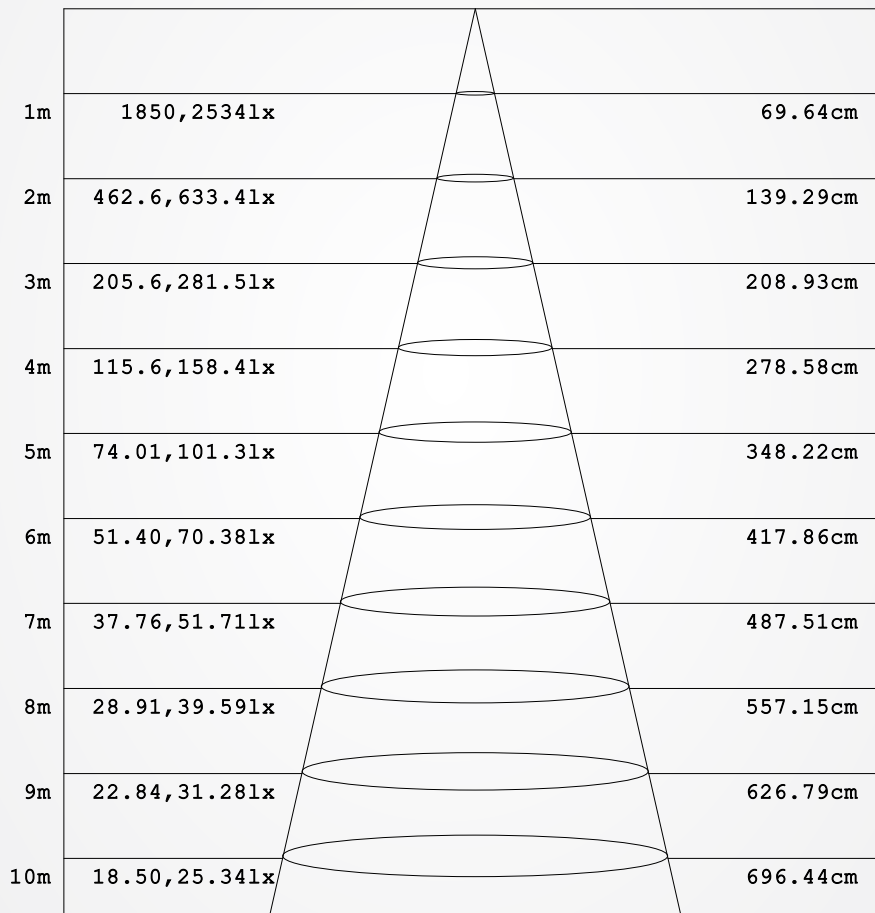

Color Temperature:

6500K / 4000K / 3000K

12W

LUMINAIRE PHOTOMETRIC TEST REPORT

NAME: COB80 LED DOWNLIGHT	TYPE:	WEIGHT:0.34KG
SPEC.: 12W	DIM.:	SERIAL No.:
MFR.: NEXLEDS	SUR.:	Shielding Angle:

DATA OF LAMP		PHOTOMETRIC DATA				Eff: 98.98 lm/W
MODEL	COB80 12W	Imax (cd)	2539	S/MH (C0/180)	0.56	
NOMINAL POWER (W)	12	LOR (%)	100.0	S/MH (C90/270)	0.59	
RATED VOLTAGE (V)	220	TOTAL FLUX (lm)	1213.3	η UP, DN (C0-180)	2.1, 48.6	
NOMINAL FLUX (lm)	1213.27	CIE CLASS	DIRECT	η UP, DN (C180-360)	1.2, 48.2	
LAMPS INSIDE	1	η up (%)	3.2	CIBSE SHR NOM	0.50	
TEST VOLTAGE (V)	220	η down (%)	96.8	CIBSE SHR MAX	0.60	

JOIN US ON OUR
FACEBOOK PAGE +

NEXTLITE PRODUCTS

12W

AAI FIGURE

NAME: COB80 LED DOWNLIGHT	TYPE:	WEIGHT:0.34KG
SPEC.: 12W	DIM.:	SERIAL No.:
MFR.: NEXLEDS	SUR.:	Shielding Angle:

Flux out:728.9 lm

Height Eavg,Emax Angle:38.40deg Diameter

Note:The Curves indicate the illuminated area and the average illumination when the luminaire is at different distance.

C Range: 0 - 360DEG
C Interval: 22.5DEG
Test Speed: MEDIUM
Temperature:28DEG
Operators:JACK
Test Date:05 November 2022

γ Range: 0 - 180DEG
γ Interval: 0.5DEG
Test System:EVERFINE GO-2000B_V1 SYSTEM V2.0.407.13
Humidity:63.0%
Test Distance:11.565m [K=1.0000]
Remarks:

JOIN US ON OUR
FACEBOOK PAGE +

NEXTLITE PRODUCTS