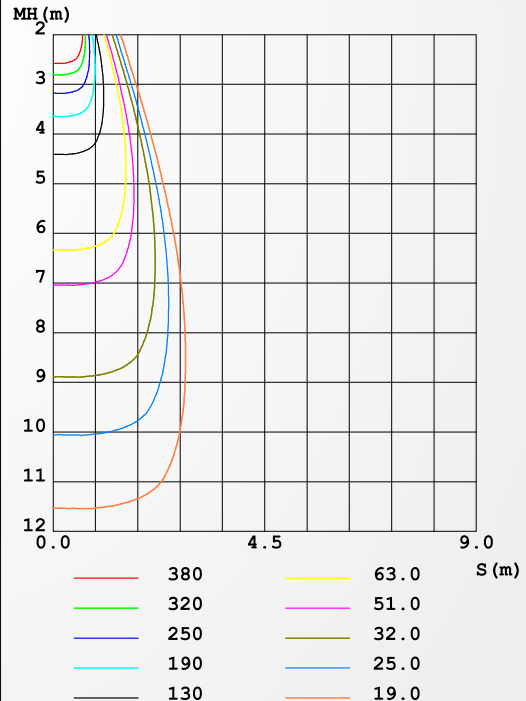

VIDEO

COB80
LED Downlight

12W

specification

PRODUCT NAME :	LED DOWNLIGHT
MODEL NO. :	COB80 12W
SPECIFICATION :	AC220-240V, 50-60Hz, 12W
WORKING TEMP :	-20~50(°C)
POWER FACTOR :	>0.6
CRI(RA) :	>80
COLOR :	White+White reflector
LIGHT SOURCE :	COB Chip
LUMEN :	90 LM/W
BEAM ANGLE :	36°
PRODUCT SIZE :	85*58mm
CUTOUT :	75mm
IP :	IP20
APPLICATION :	Home, Shop, Hotel..etc
WARRANTY :	5 years
STANDARD :	CE

Color Temperature:

6500K / 4000K / 3000K

12W

LUMINAIRE PHOTOMETRIC TEST REPORT

NAME: COB80 LED DOWNLIGHT	TYPE:	WEIGHT:0.34KG
SPEC.: 12W	DIM.:	SERIAL No.:
MFR.: NEXLEDS	SUR.:	Shielding Angle:

DATA OF LAMP		PHOTOMETRIC DATA				Eff: 98.98 lm/W
MODEL	COB80 12W	Imax (cd)	2539	S/MH (C0/180)	0.56	
NOMINAL POWER (W)	12	LOR (%)	100.0	S/MH (C90/270)	0.59	
RATED VOLTAGE (V)	220	TOTAL FLUX (lm)	1213.3	η UP, DN (C0-180)	2.1, 48.6	
NOMINAL FLUX (lm)	1213.27	CIE CLASS	DIRECT	η UP, DN (C180-360)	1.2, 48.2	
LAMPS INSIDE	1	η up (%)	3.2	CIBSE SHR NOM	0.50	
TEST VOLTAGE (V)	220	η down (%)	96.8	CIBSE SHR MAX	0.60	

LUMINOUS INTENSITY DISTRIBUTION DIAGRAM

C0 PLANE ISOLUX DIAGRAM (UNIT:lx)

C Range: 0 - 360DEG
 C Interval: 22.5DEG
 Test Speed: MEDIUM
 Temperature: 28DEG
 Operators: JACK
 Test Date: 05 November 2022

γ Range: 0 - 180DEG
 γ Interval: 0.5DEG
 Test System: EVERFINE GO-2000B_V1 SYSTEM V2.0.407.13
 Humidity: 63.0%
 Test Distance: 11.565m [K=1.0000]
 Remarks:

Note:The Curves indicate the illuminated area and the average illumination when the luminaire is at different distance.

C Range: 0 - 360DEG
C Interval: 22.5DEG
Test Speed: MEDIUM
Temperature:28DEG
Operators:JACK
Test Date:05 November 2022