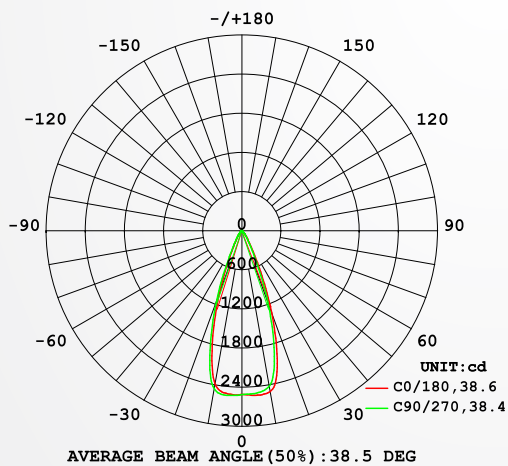

VIDEO

COB80
LED Downlight

12W

specification

PRODUCT NAME :	LED DOWNLIGHT
MODEL NO. :	COB80 12W
SPECIFICATION :	AC220-240V, 50-60Hz, 12W
WORKING TEMP :	-20~50(°C)
POWER FACTOR :	>0.6
CRI(RA) :	>80
COLOR :	White+White reflector
LIGHT SOURCE :	COB Chip
LUMEN :	90 LM/W
BEAM ANGLE :	36°
PRODUCT SIZE :	85*58mm
CUTOUT :	75mm
IP :	IP20
APPLICATION :	Home, Shop, Hotel..etc
WARRANTY :	5 years
STANDARD :	CE

Color Temperature:

6500K / 4000K / 3000K

12W

LUMINAIRE PHOTOMETRIC TEST REPORT

NAME: COB80 LED DOWNLIGHT	TYPE:	WEIGHT:0.34KG
SPEC.: 12W	DIM.:	SERIAL No.:
MFR.: NEXLEDS	SUR.:	Shielding Angle:

DATA OF LAMP		PHOTOMETRIC DATA				Eff: 98.98 lm/W
MODEL	COB80 12W	Imax (cd)	2539	S/MH (C0/180)	0.56	
NOMINAL POWER (W)	12	LOR (%)	100.0	S/MH (C90/270)	0.59	
RATED VOLTAGE (V)	220	TOTAL FLUX (lm)	1213.3	η UP, DN (C0-180)	2.1, 48.6	
NOMINAL FLUX (lm)	1213.27	CIE CLASS	DIRECT	η UP, DN (C180-360)	1.2, 48.2	
LAMPS INSIDE	1	η up (%)	3.2	CIBSE SHR NOM	0.50	
TEST VOLTAGE (V)	220	η down (%)	96.8	CIBSE SHR MAX	0.60	

LUMINOUS INTENSITY DISTRIBUTION DIAGRAM

C0 PLANE ISOLUX DIAGRAM (UNIT:lx)

C Range: 0 - 360DEG
 C Interval: 22.5DEG
 Test Speed: MEDIUM
 Temperature: 28DEG
 Operators: JACK
 Test Date: 05 November 2022

γ Range: 0 - 180DEG
 γ Interval: 0.5DEG
 Test System: EVERFINE GO-2000B_V1 SYSTEM V2.0.407.13
 Humidity: 63.0%
 Test Distance: 11.565m [K=1.0000]
 Remarks:

Note:The Curves indicate the illuminated area and the average illumination when the luminaire is at different distance.

C Range: 0 - 360DEG
C Interval: 22.5DEG
Test Speed: MEDIUM
Temperature:28DEG
Operators:JACK
Test Date:05 November 2022